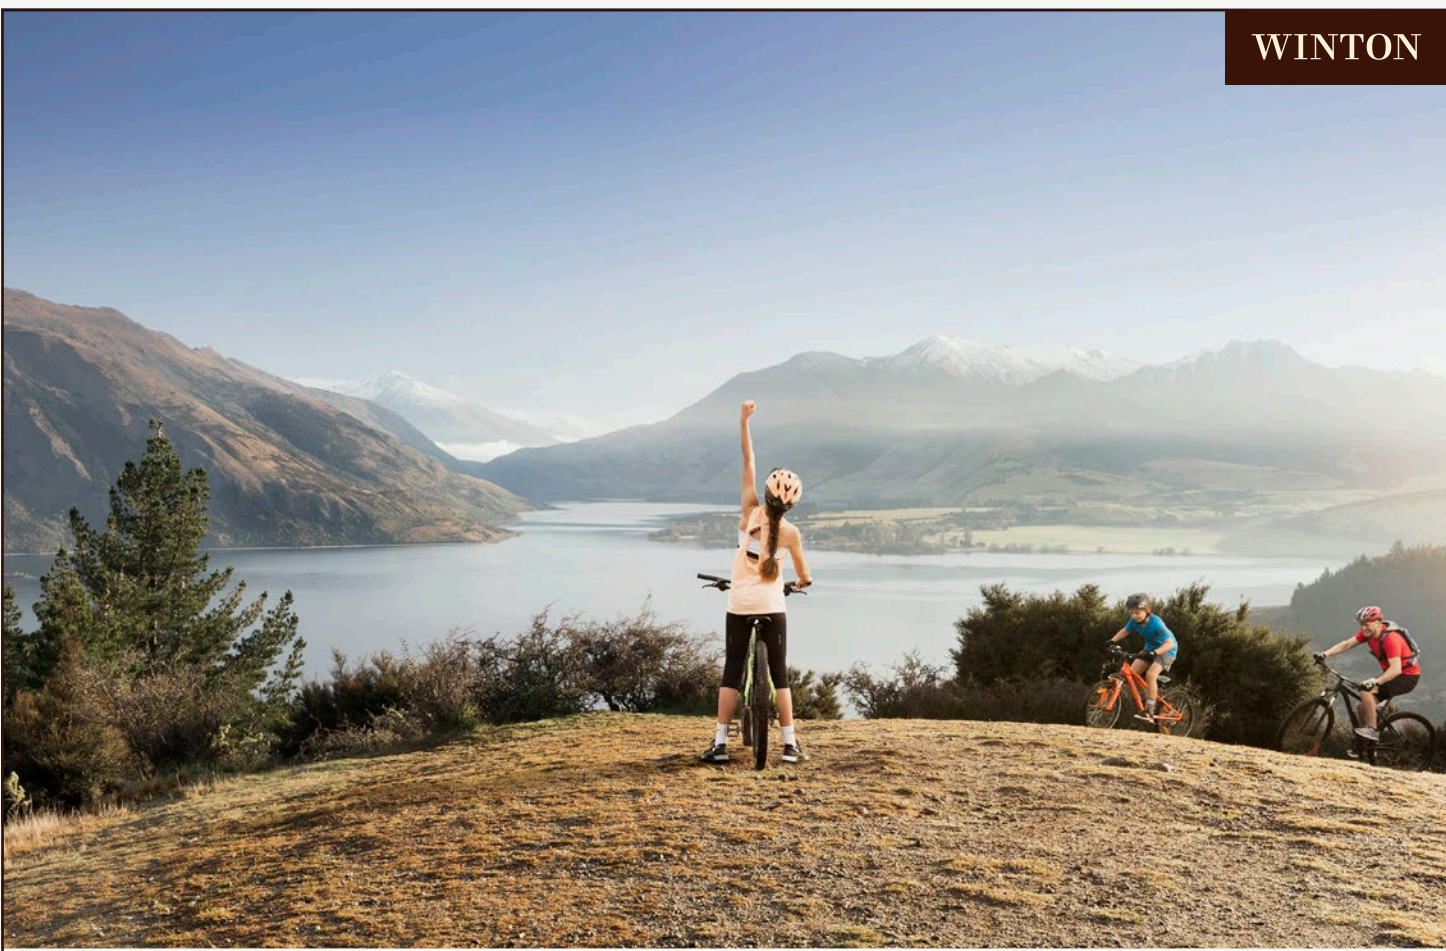

14 Mt Burke Street, Wanaka

NORTHLAKE
wanaka

House Type:
Villa 7

Storeys	Bedrooms	Bathrooms
1	3	1
Floor Area	Number of Car Parks	Lot Area
99m ²	2	304m ²

Key

-  Small specimen trees
-  Large street trees
-  Macrocarpa uprights
-  Lawn
-  Gravel
-  Concrete driveway
-  1.2m high clipped hedge
-  Paving
-  Garden bed
-  Timber fence 1.8m high