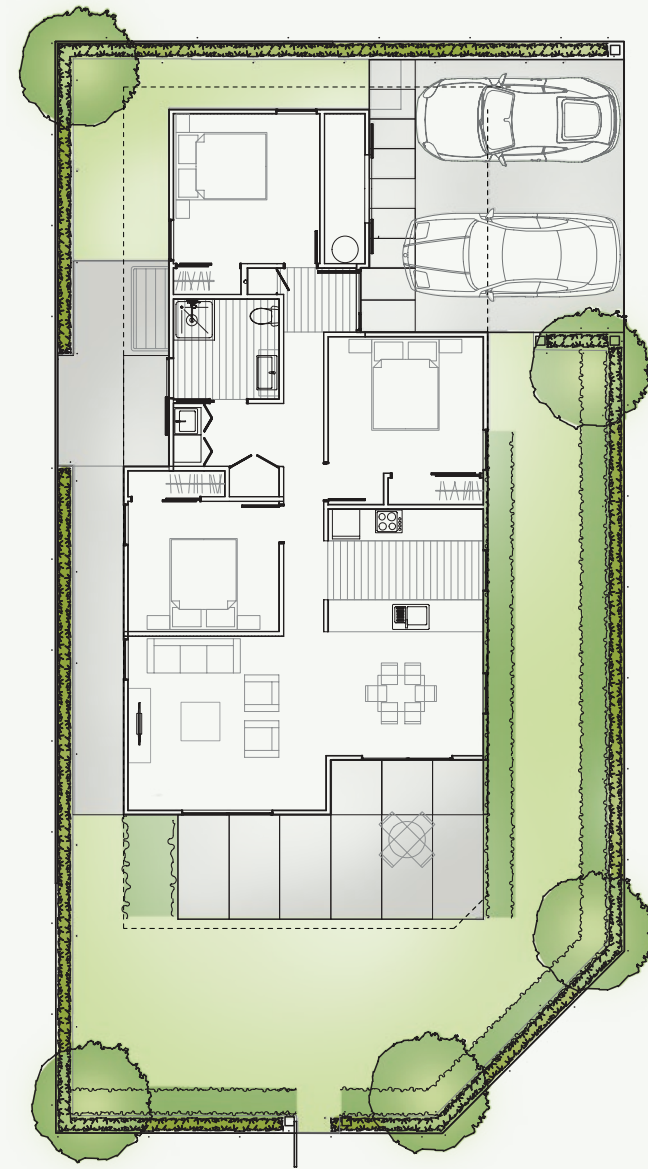

14 Mt Burke Street, Wanaka

NORTHLAKE
wanaka

House Type:
Villa 7

Storeys	Bedrooms	Bathrooms
1	3	1
Floor Area	Number of Car Parks	Lot Area
99m ²	2	304m ²

Key

-  Small specimen trees
-  Large street trees
-  Macrocarpa uprights
-  Lawn
-  Gravel
-  Concrete driveway
-  1.2m high clipped hedge
-  Paving
-  Garden bed
-  Timber fence 1.8m high