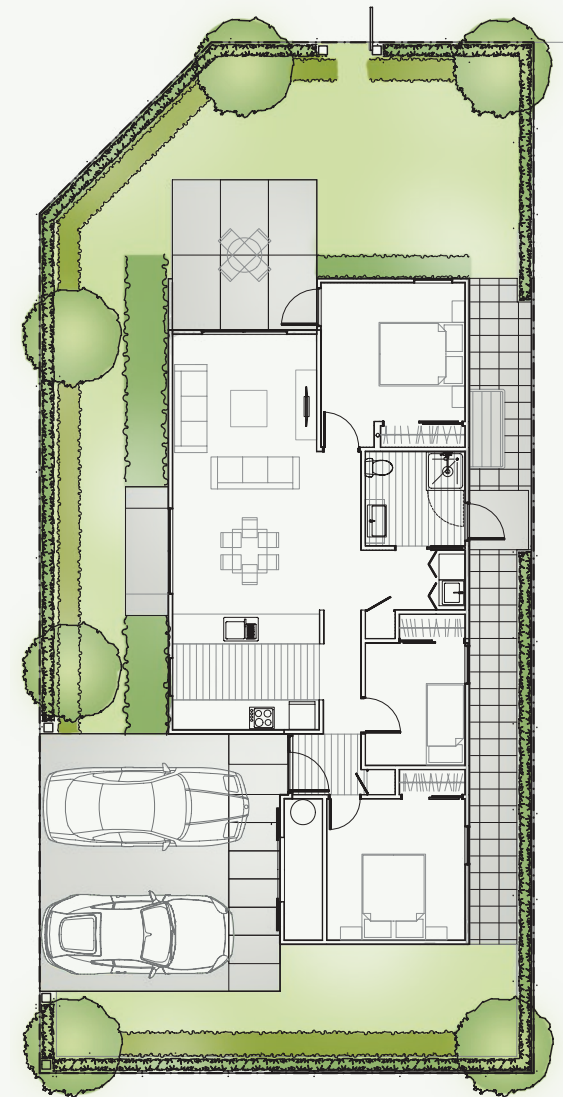

41 Glen Dene Crescent, Wanaka

NORTHLAKE  
wanaka

House Type:  
**Villa 1**

Storeys	Bedrooms	Bathrooms
1	3	1
Floor Area	Number of Car Parks	Lot Area
92m <sup>2</sup>	2	260m <sup>2</sup>

Key

-  Small specimen trees
-  Large street trees
-  Macrocarpa uprights
-  Lawn
-  Gravel
-  Concrete driveway
-  1.2m high clipped hedge
-  Paving
-  Garden bed
-  Timber fence 1.8m high