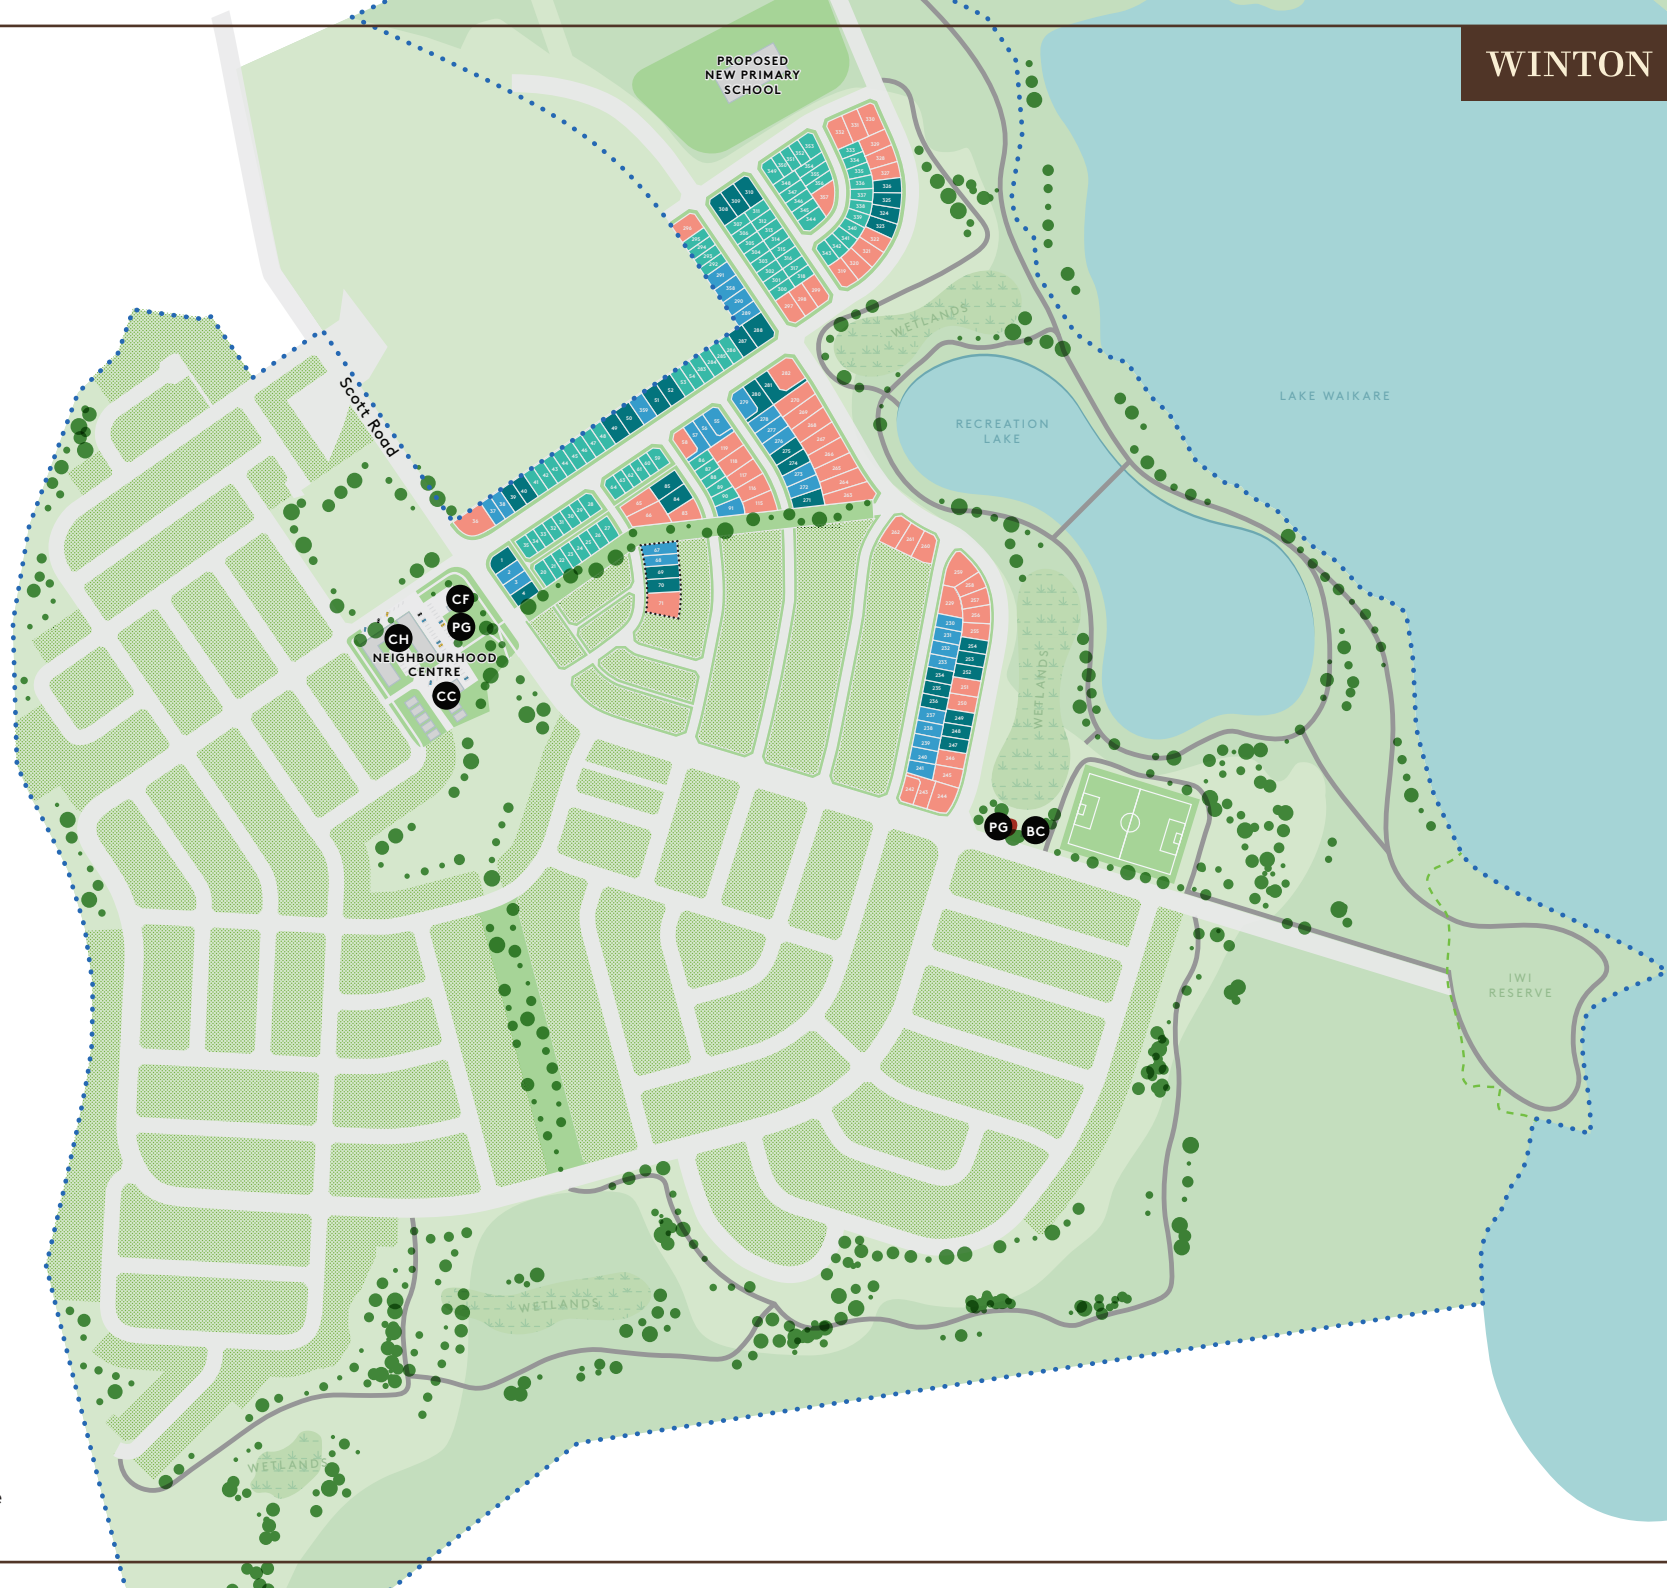

LAKESIDE

Masterplan

- Modern Homes
- Vantage Homes
- Design Your Own Sections
- KiwiBuild Homes
- ⋯ Show Homes
- CF Cafe
- CC Childcare Centre
- PG Playground
- CH Commercial Hub
- BC Basketball Court
- Future Development
- ⋯ Development Boundary
- Walking/cycling trail

Disclaimer
 Illustrative purposes only, subject to change

Masterplan

- Modern Homes
- Vantage Homes
- Design Your Own Sections
- KiwiBuild Homes
- Show Homes
- Sales Office

PROPOSED
NEW PRIMARY
SCHOOL

Scott Road

WETLANDS

LAKE WAIKARE

RECREATION
LAKE

WETLANDS

CH NEIGHBOURHOOD CENTRE

CF

PG

CC