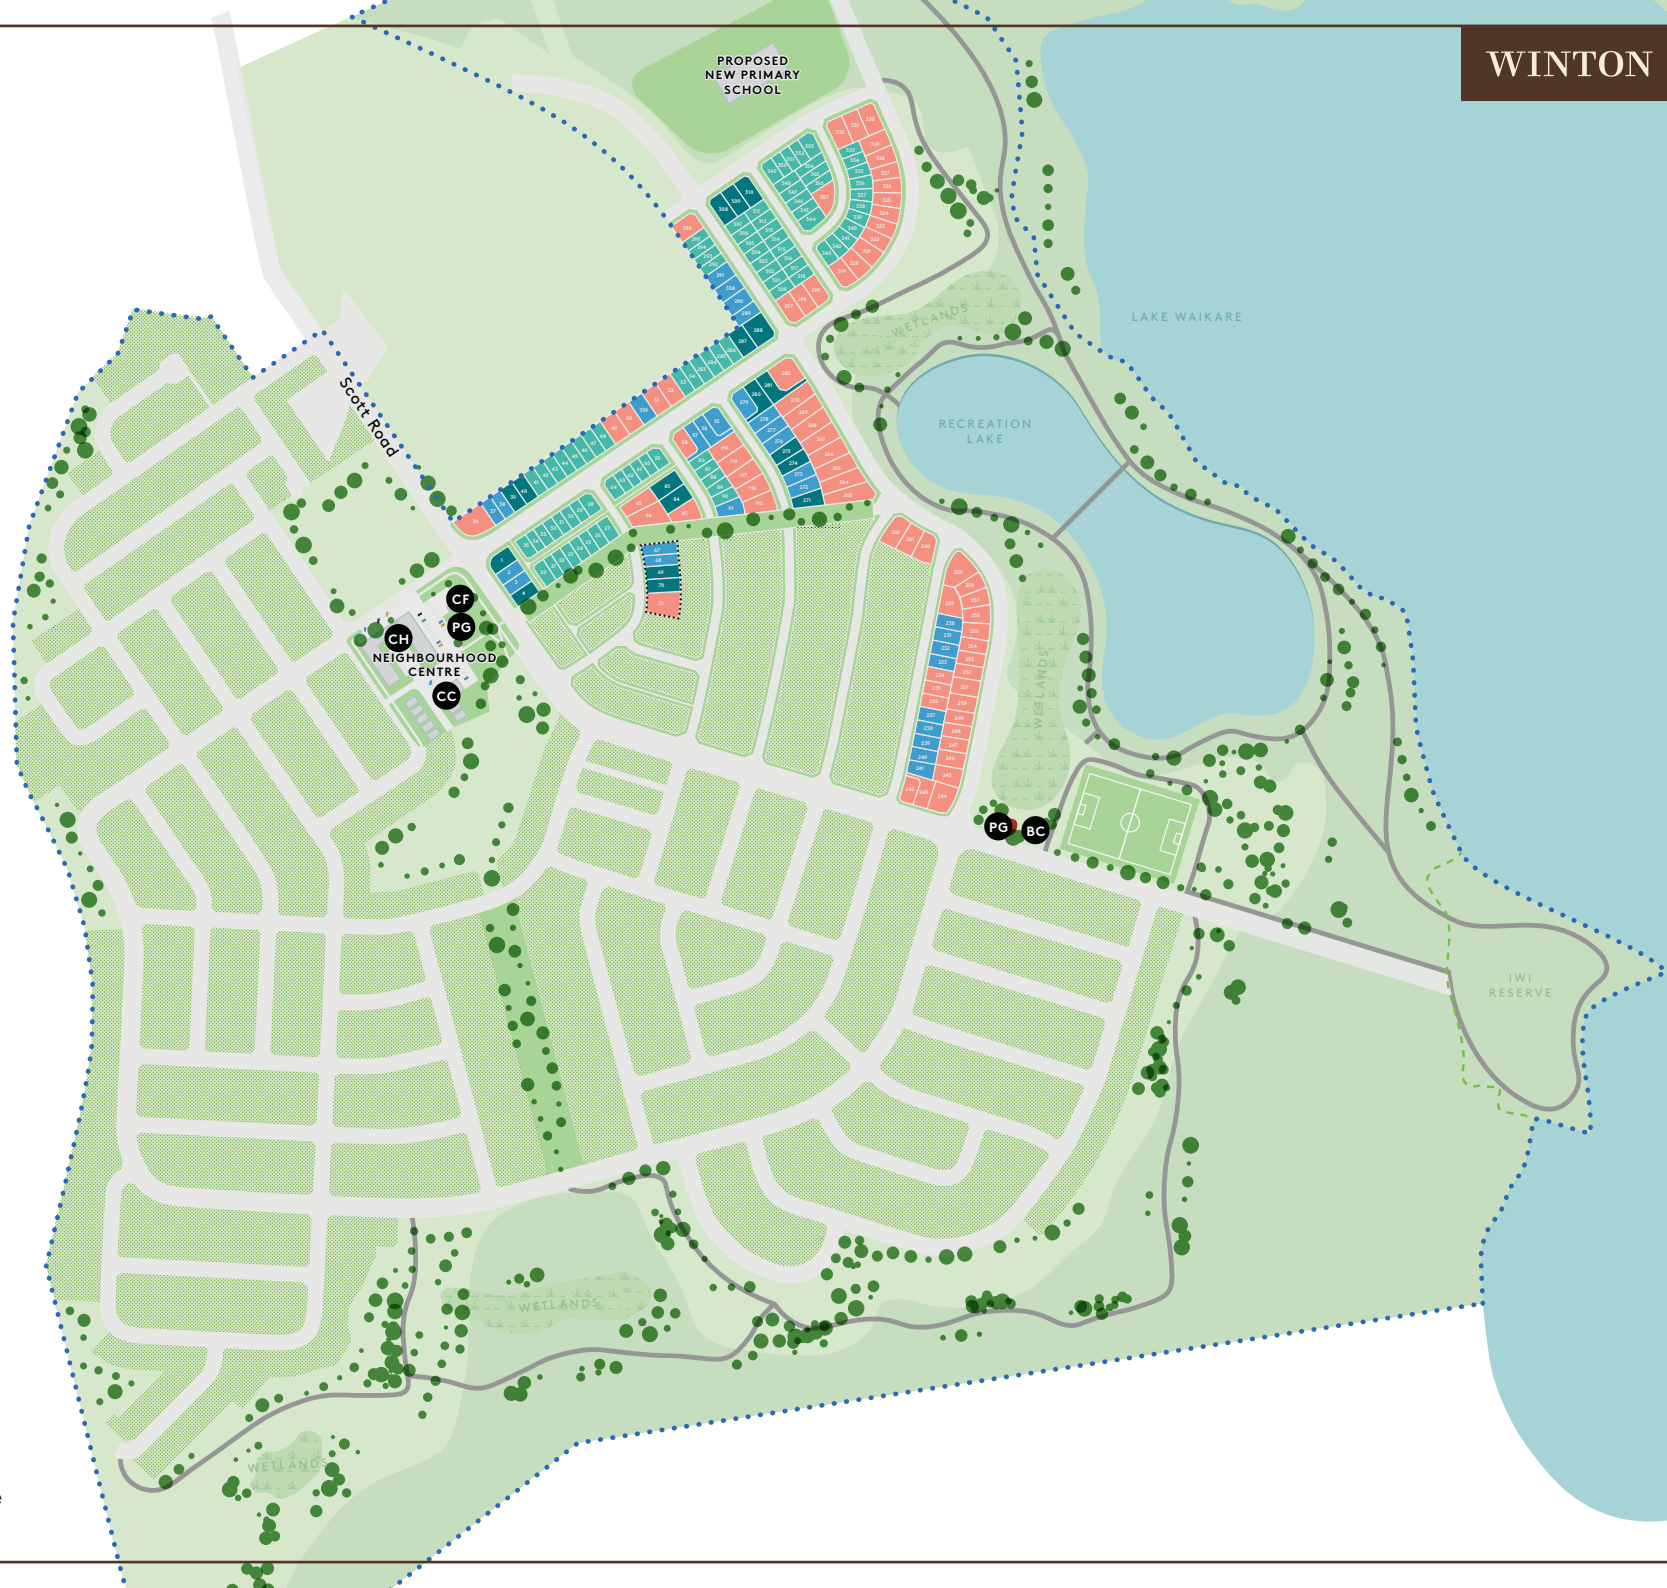

LAKESIDE

Masterplan

- Modern Homes
- Vantage Homes
- Design Your Own Sections
- KiwiBuild Homes
- ⋯ Show Homes
- CF Cafe
- CC Childcare Centre
- PG Playground
- CH Commercial Hub
- BC Basketball Court
- Future Development
- ⋯ Development Boundary
- Walking/cycling trail

Disclaimer
 Illustrative purposes only, subject to change

Masterplan

- Modern Homes
- Vantage Homes
- Design Your Own Sections
- KiwiBuild Homes
- Show Homes
- Sales Office

PROPOSED
NEW PRIMARY
SCHOOL

Scott Road

WETLANDS

LAKE WAIKARE

RECREATION
LAKE

WETLANDS

CH
NEIGHBOURHOOD
CENTRE

CF
PG
CC

Disclaimer
Illustrative purposes only, subject to change

PG BC