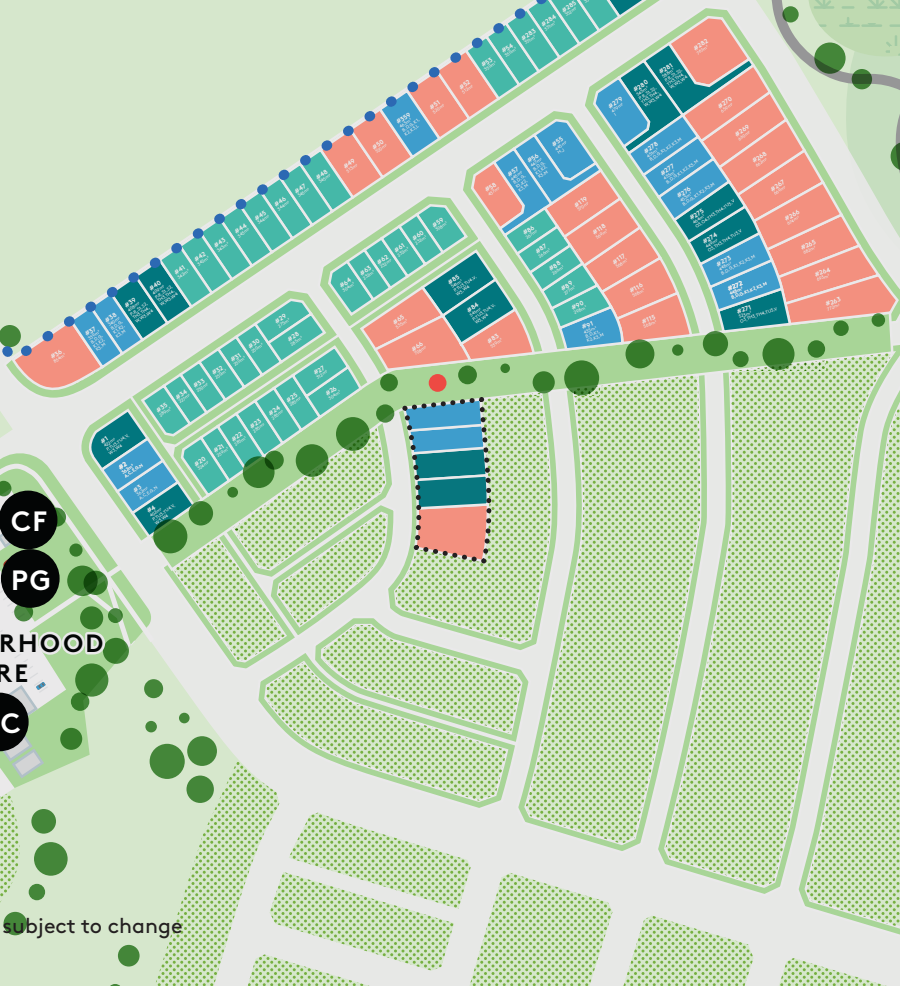

# Masterplan

- Modern Homes
- Modern Homes - 2 Bed
- Vantage Homes
- Design Your Own Home Lots
- Show Homes
- Sales Office

PROPOSED NEW PRIMARY SCHOOL

Scott Road

CH  
 NEIGHBOURHOOD CENTRE  
 CF  
 PG  
 CC

# LAKESIDE

## Masterplan

- Modern Homes
- Modern Homes - 2 Bed
- Vantage Homes
- Design Your Own Homes Lots
- ⋯ Show Homes
- CF Cafe
- CC Childcare Centre
- PG Playground
- CH Commercial Hub
- BC Basketball Court
- Future Development
- ⋯ Development Boundary
- Walking/cycling trail