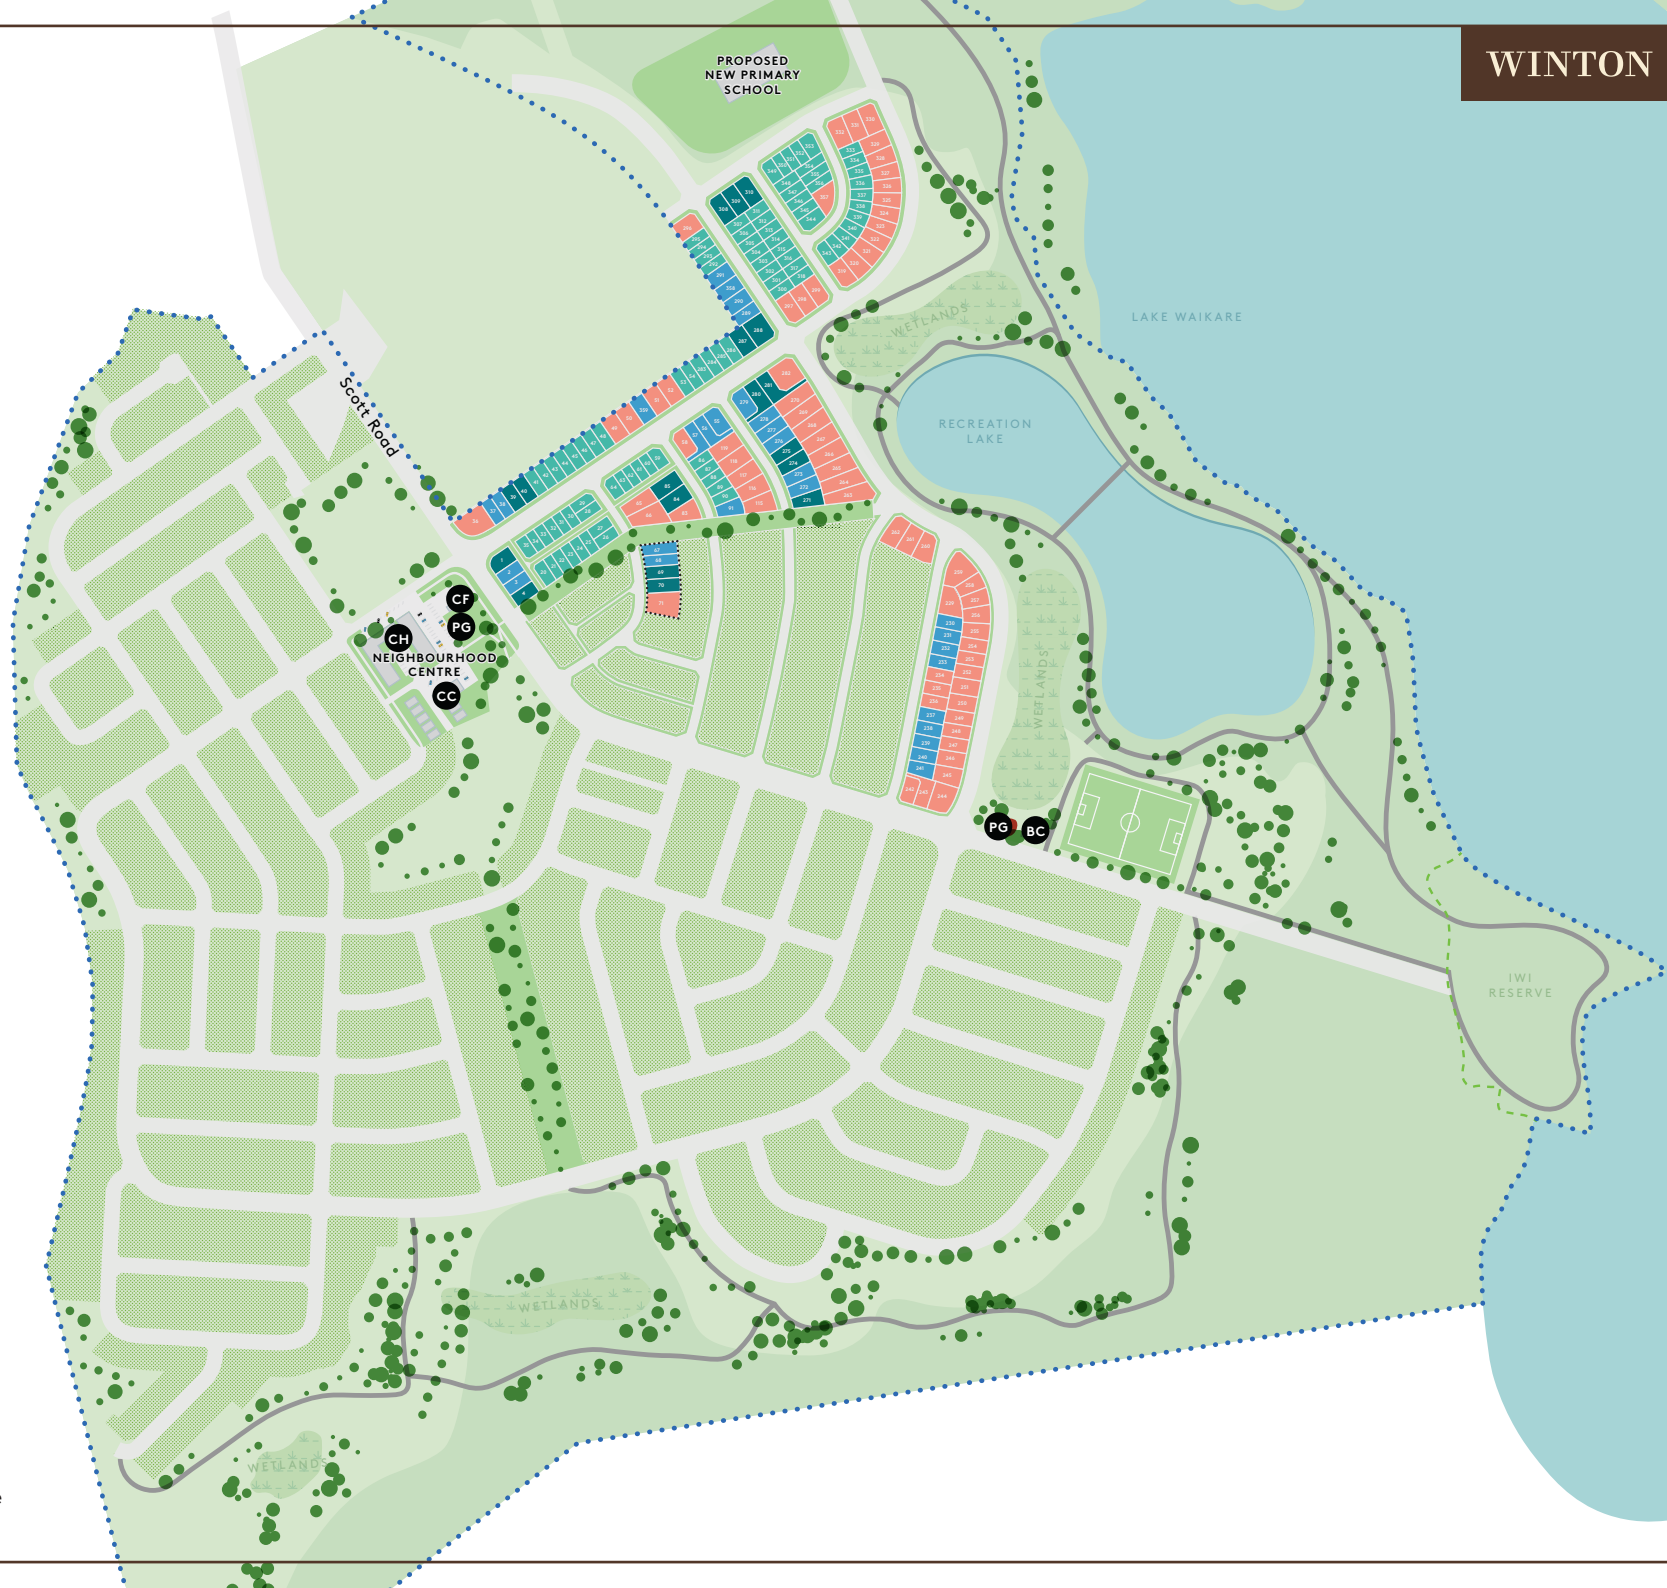

# Masterplan

- Modern Homes
- Modern Homes - 2 Bed
- Vantage Homes
- Design Your Own Home Lots
- Show Homes
- Sales Office

PROPOSED NEW PRIMARY SCHOOL

Scott Road

CH  
 NEIGHBOURHOOD CENTRE  
 CF  
 PG  
 CC

Disclaimer  
Illustrative purposes only, subject to change

PG BC

# LAKESIDE

## Masterplan

- Modern Homes
- Modern Homes - 2 Bed
- Vantage Homes
- Design Your Own Homes Lots
- ⋯ Show Homes
- CF Cafe
- CC Childcare Centre
- PG Playground
- CH Commercial Hub
- BC Basketball Court
- Future Development
- ⋯ Development Boundary
- Walking/cycling trail