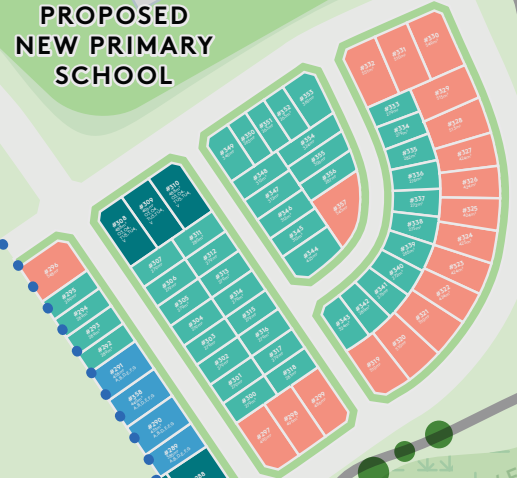

# Masterplan

- Modern Homes
- Modern Homes - 2 Bed
- Vantage Homes
- Design Your Own Home Lots
- Show Homes
- Sales Office

PROPOSED NEW PRIMARY SCHOOL

Scott Road

CH  
 NEIGHBOURHOOD CENTRE  
 CF  
 PG  
 CC

# LAKESIDE