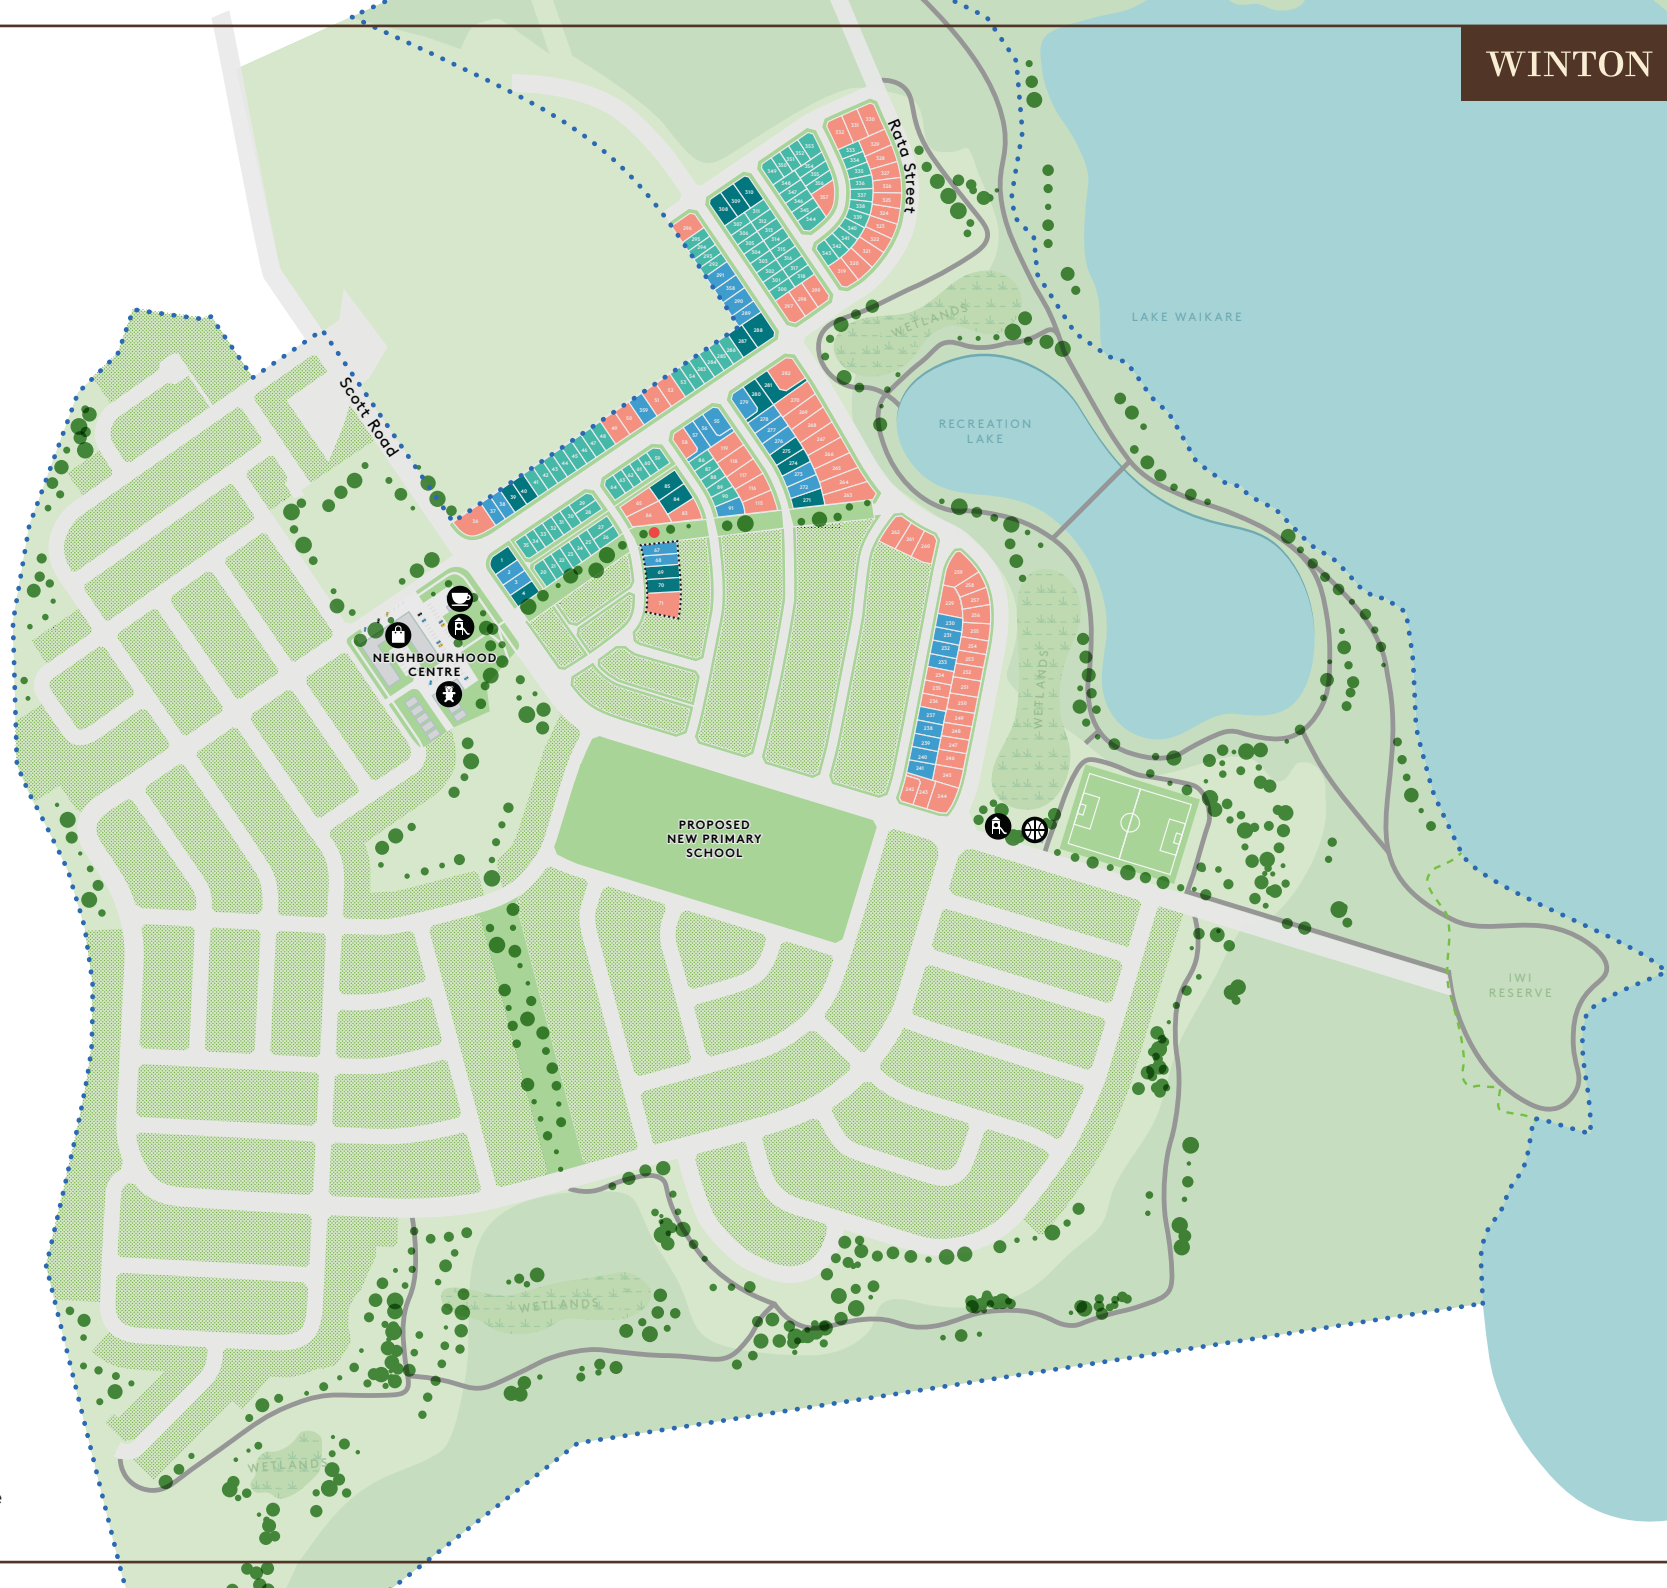

Masterplan

- Modern Homes
- Modern Homes - 2 Bed
- Vantage Homes
- Design Your Own Home Lots
- Show Homes
- Sales Office

Disclaimer
Illustrative purposes only, subject to change

PROPOSED
NEW PRIMARY
SCHOOL

LAKESIDE

Masterplan

- Modern Homes
- Modern Homes - 2 Bed
- Vantage Homes
- Design Your Own Home Lots
- ⋯ Show Homes
- Sales Office
-  Cafe
-  Childcare Centre
-  Playground
-  Commercial Hub
-  Basketball Court
- Future Development
- ⋯ Development Boundary
-  Walking/Cycling Trail